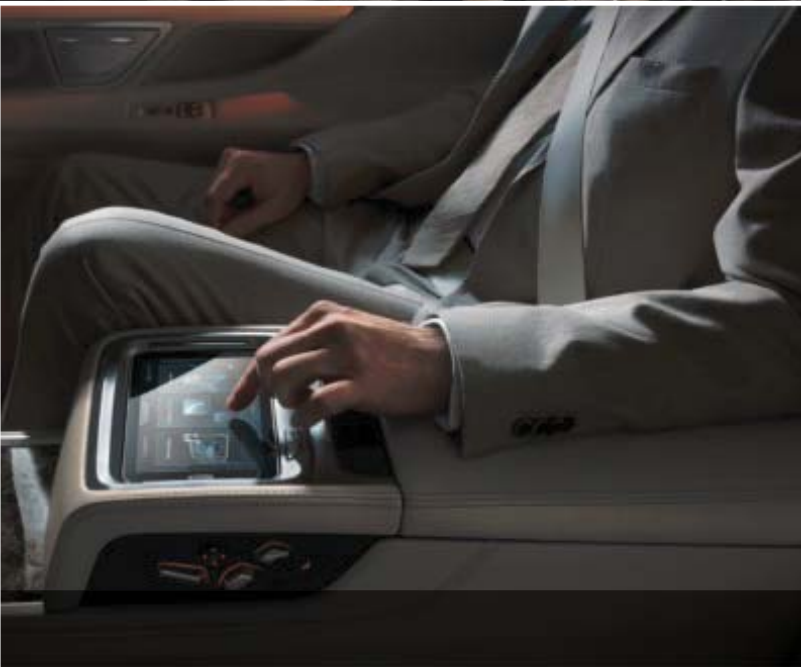

Display Key